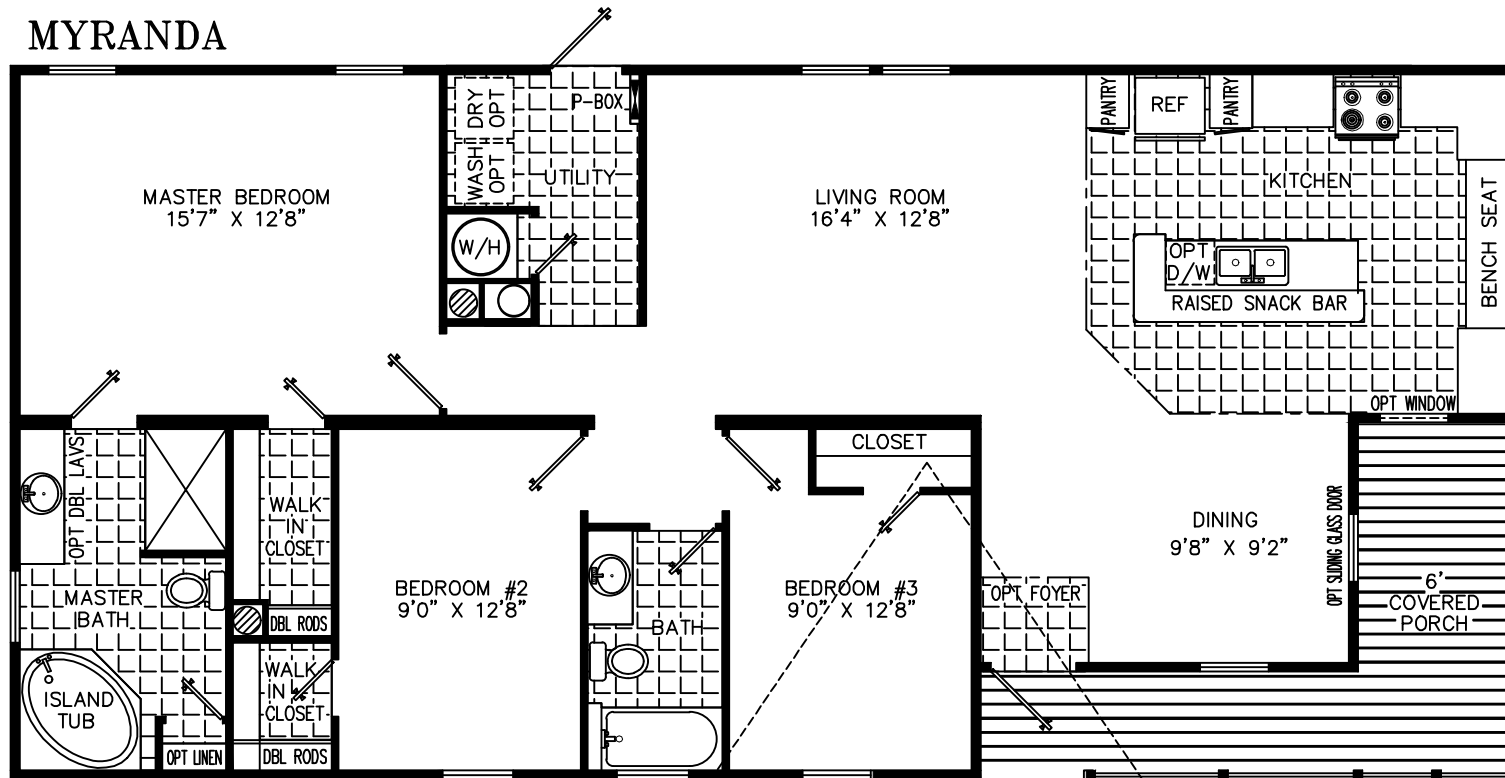

## MYRANDA

56' X 28' 3 BR, FK, 2 BATH 56E3A(2)  
 CATHEDRAL CEILING THROUGHOUT

<u>GROSS FLOOR AREA</u>	<u>HEATED FLOOR AREA</u>
1484.0 SQ. FT.	1349.5 SQ. FT.

*Homes Designed, Built & Serviced  
 By NOBILITY HOMES*