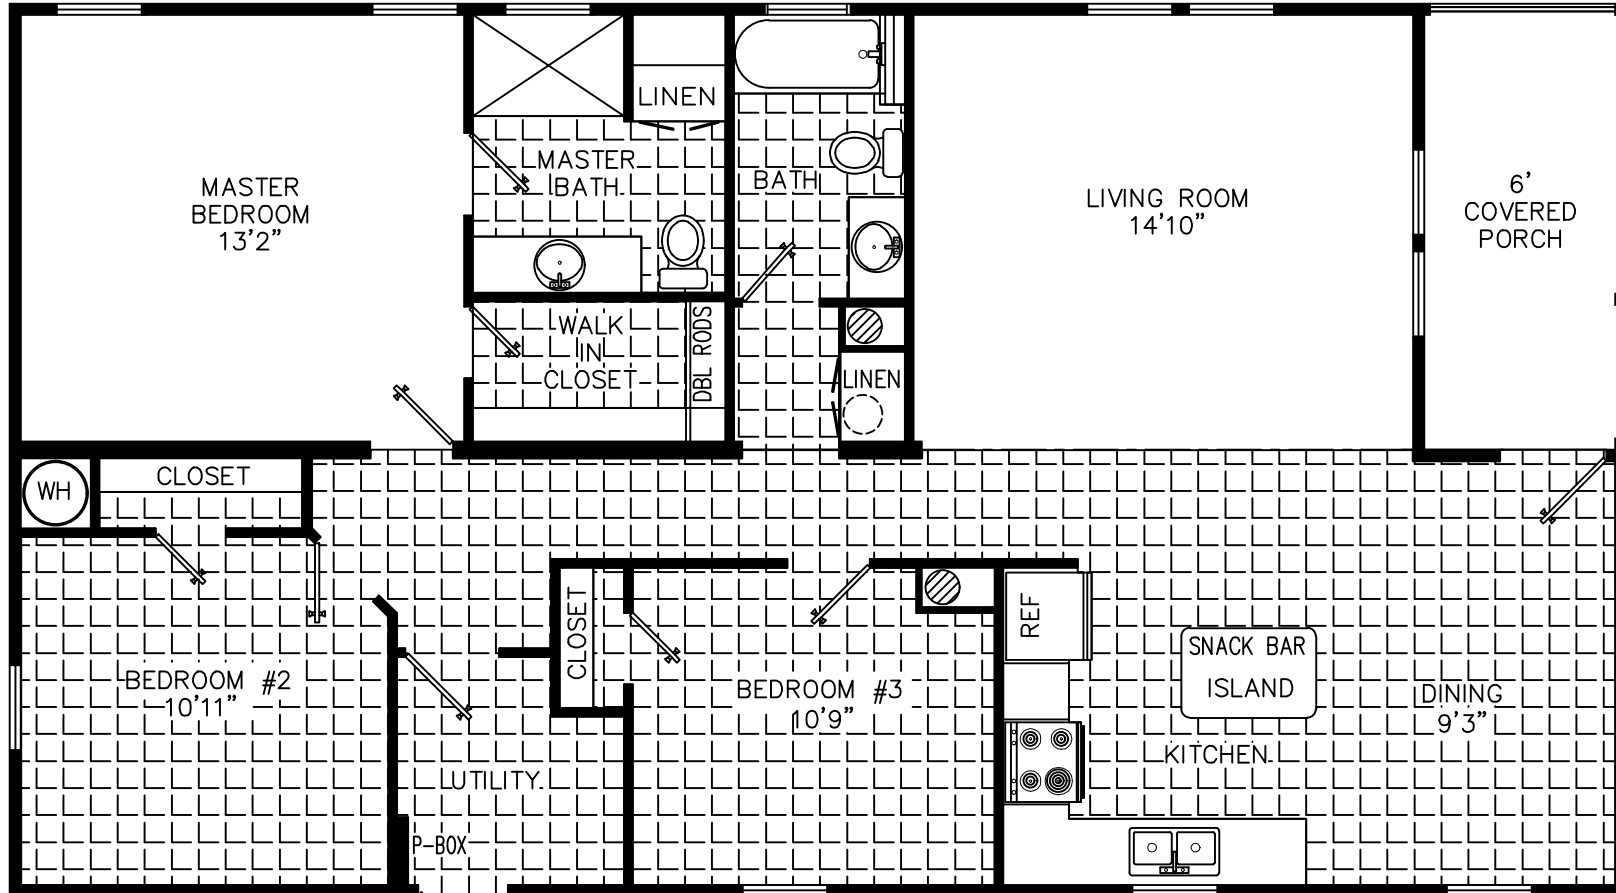

Prestige Home Centers

LIZ

48' x 28' 3 FLR, 2 BATH
1272.0 SQ.FT. 28' WIDE

48E3A(3)

CATHEDRAL CEILING THROUGHOUT

GROSS HEATED FLOOR AREA
1192.5 SQ.FT. 28' WIDE

*Homes Designed, Built & Serviced
By NOBILITY HOMES*