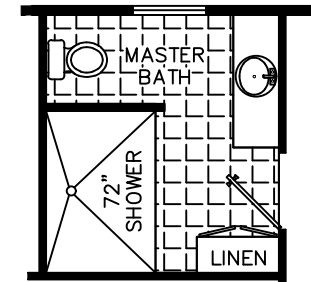

Prestige Home Centers

MARIA 44

44' X 28' 3 BR, 2 BATH 44E3H(7)
1166.0 SQ. FT.

CATHEDRAL CEILING THROUGHOUT

*Homes Designed, Built & Serviced
By NOBILITY HOMES*

MANUFACTURED IN ACCORDANCE WITH STANDARDS DEVELOPED AND ENFORCED BY HUD. DUE TO OUR CONTINUING PROGRAM OF PRODUCT IMPROVEMENT. PRICES AND SPECIFICATIONS ARE SUBJECT TO CHANGE WITHOUT NOTICE. SOME ITEMS SUCH AS TIRES, RIMS, AXLES AND HITCHES MAY HAVE BEEN RECYCLED AFTER INSPECTION FOR SAFETY AND APPRANCE. ALL DIMENSIONS ARE NOMINAL.