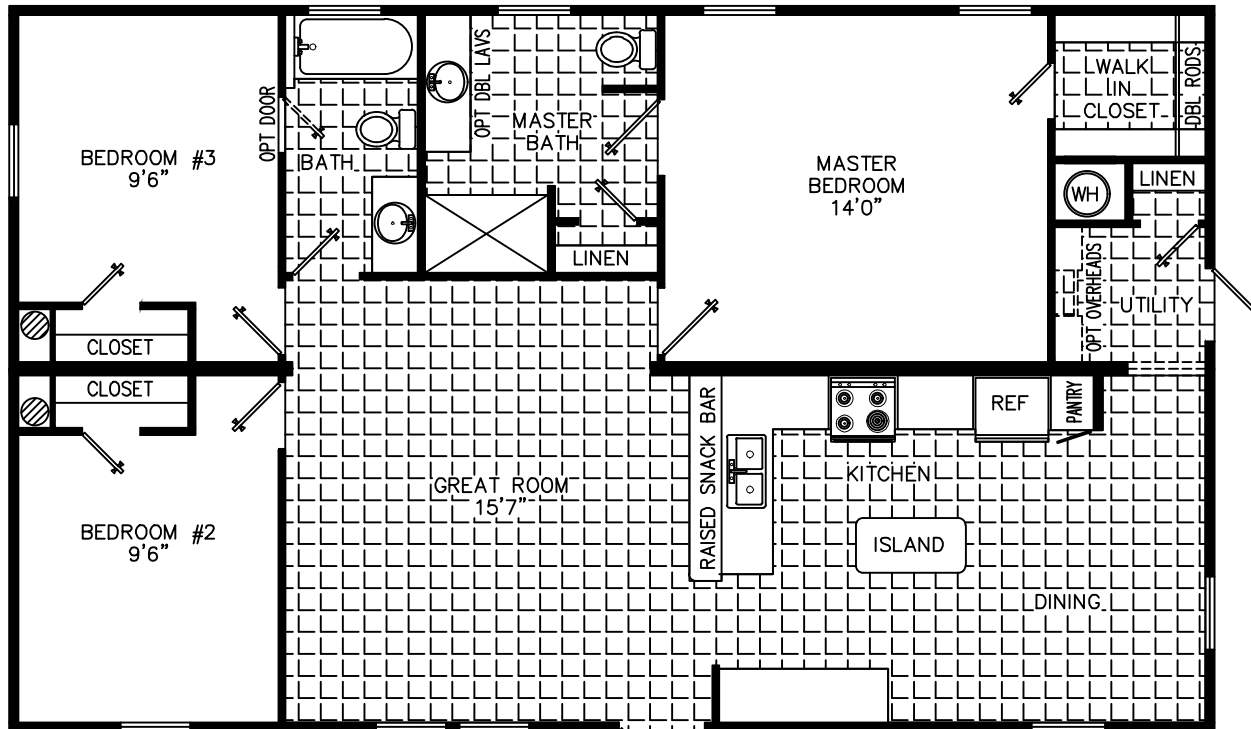

Prestige Home Centers

MARIA 44

44' X 28' 3 BR, 2 BATH 44E3H(7)
1166.0 SQ. FT.

CATHEDRAL CEILING THROUGHOUT

*Homes Designed, Built & Serviced
By NOBILITY HOMES*

MANUFACTURED IN ACCORDANCE WITH STANDARDS DEVELOPED AND ENFORCED BY HUD. DUE TO OUR CONTINUING PROGRAM OF PRODUCT IMPROVEMENT. PRICES AND SPECIFICATIONS ARE SUBJECT TO CHANGE WITHOUT NOTICE. SOME ITEMS SUCH AS TIRES, RIMS, AXLES AND HITCHES MAY HAVE BEEN RECYCLED AFTER INSPECTION FOR SAFETY AND APPRANCE. ALL DIMENSIONS ARE NOMINAL.