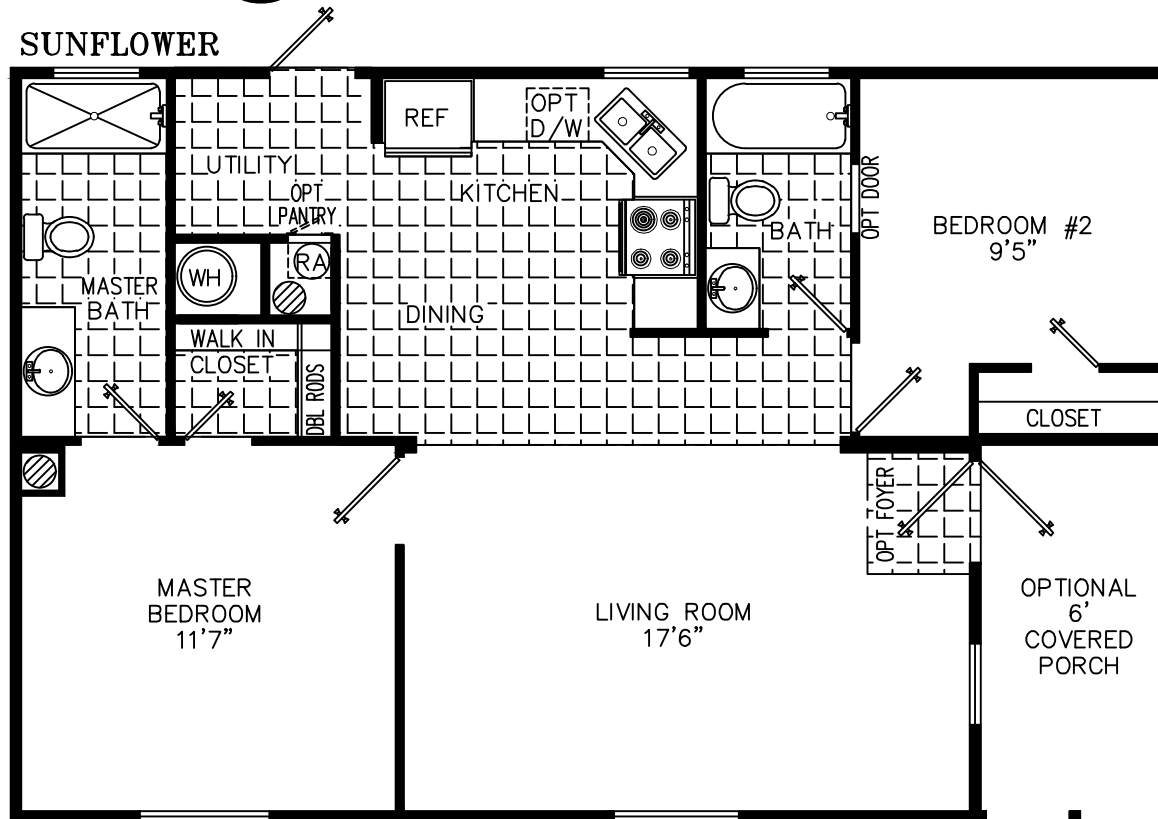

Prestige Home Centers

36' X 24' 3 F&R, 2 BA

36C2H(4)

<u>GROSS FLOOR AREA</u>		<u>HEATED FLOOR AREA</u>	
840.0 SQ. FT.	24' WIDE	770.0 SQ. FT.	24' WIDE
897.0 SQ. FT.	26' WIDE	817.5 SQ. FT.	26' WIDE
954.0 SQ. FT.	28' WIDE	874.5 SQ. FT.	28' WIDE