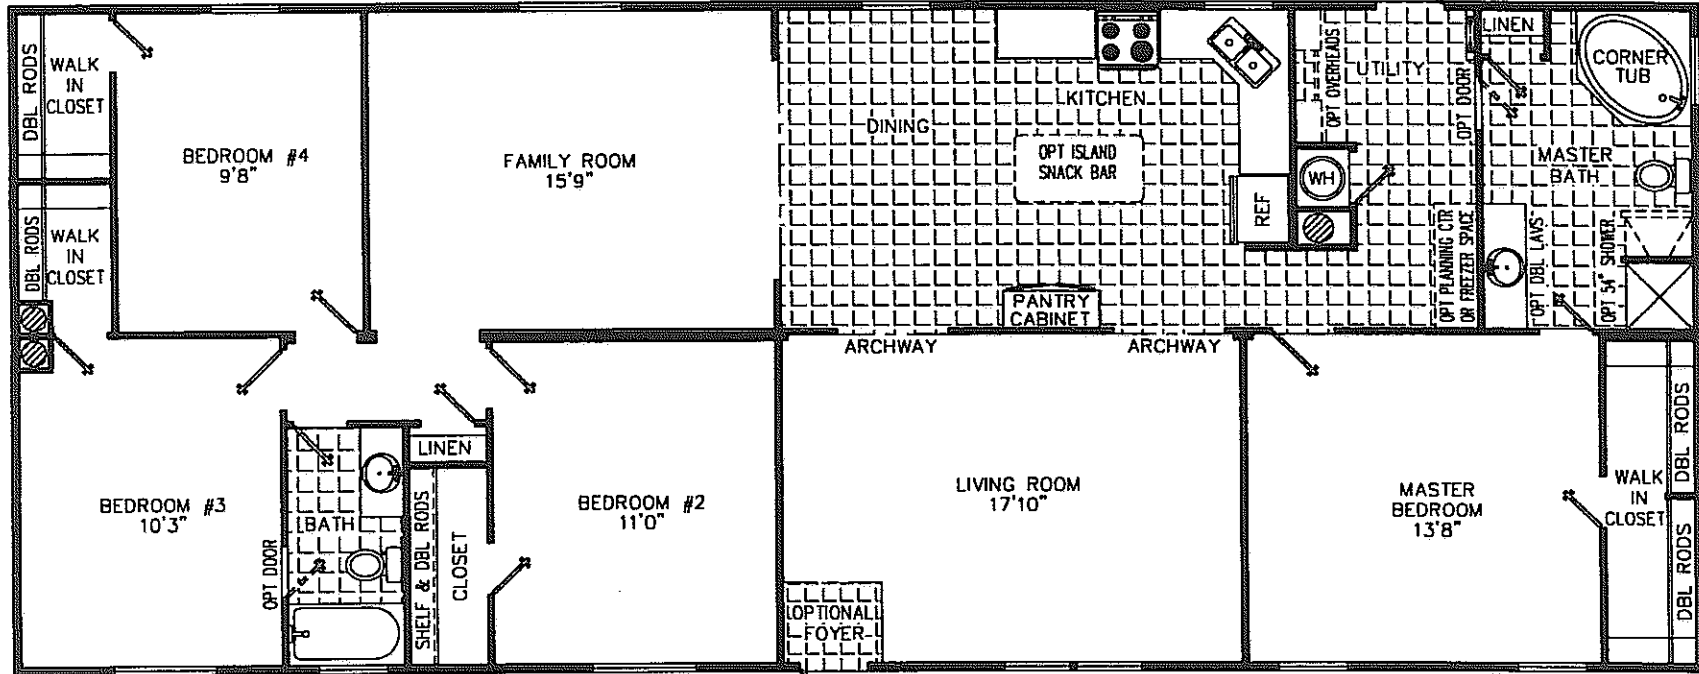

Prestige Home Centers

BRANDON

70' X 28' 4 BR, 2 BATH, FAMILY ROOM 66E4D(13)

1749 SQ. FT.

CATHEDRAL CEILING THROUGHOUT

**NOBILITY
HOMES, INC.**
nobilityhomes.com

*Homes Designed, Built & Serviced
By NOBILITY HOMES*

THE OVERALL LENGTH INCLUDES A HITCH OF APPROXIMATELY FOUR FEET ON ALL HOMES.

MANUFACTURED IN ACCORDANCE WITH STANDARDS DEVELOPED AND ENFORCED BY HUD. DUE TO OUR CONTINUING PROGRAM OF PRODUCT IMPROVEMENT, PRICES AND SPECIFICATIONS ARE SUBJECT TO CHANGE WITHOUT NOTICE. SOME ITEMS SUCH AS TIRES, RIMS, AXLES, AND HITCHES MAY HAVE BEEN RECYCLED AFTER INSPECTION FOR SAFETY AND APPEARANCE. ALL DIMENSIONS ARE NOMINAL.