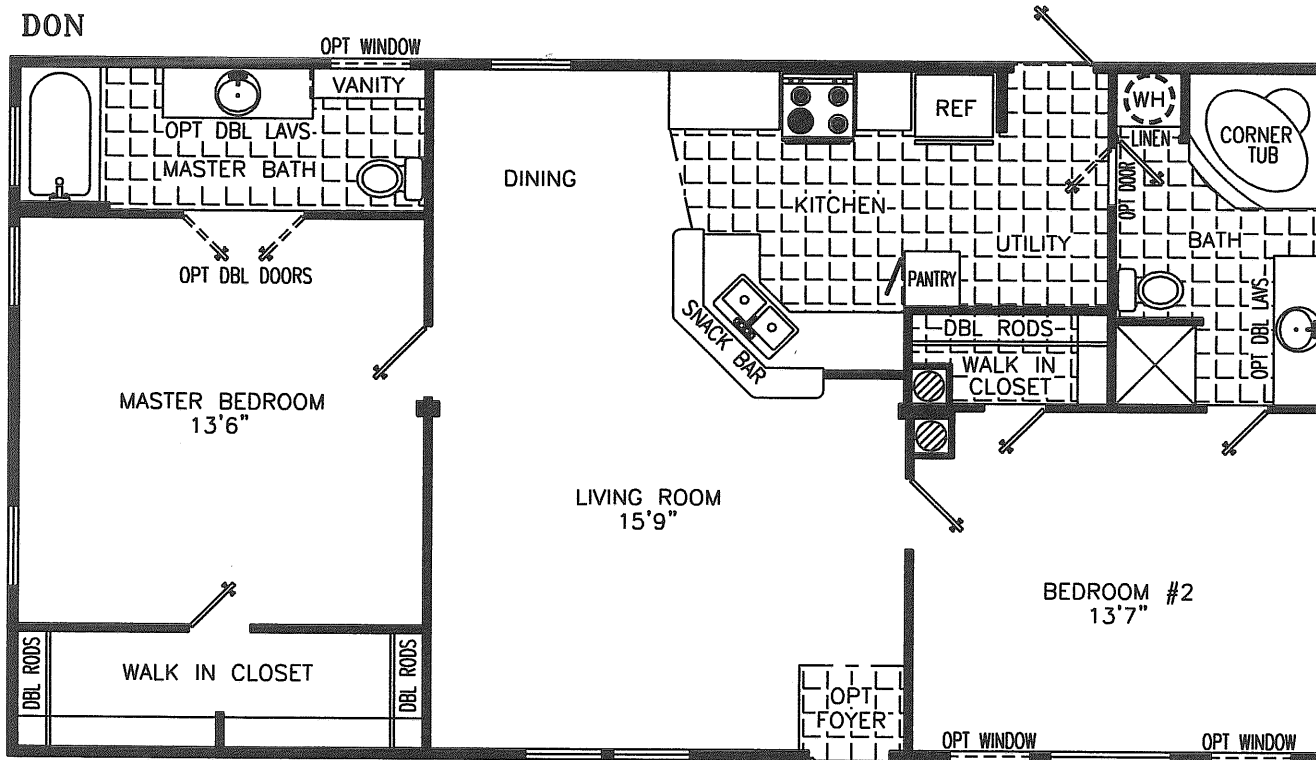

# Prestige Home Centers

48' X 24' 2 F&R, 2 BATH 44C2H(2)  
 1026.6 SQ.FT. 24' WIDE  
 1096.3 SQ.FT. 26' WIDE  
 1166.0 SQ.FT. 28' WIDE

(ALSO AVAILABLE IN 26' & 28' WIDE)  
 CATHEDRAL CEILING THROUGHOUT

*Homes Designed, Built & Serviced  
 By NOBILITY HOMES*

THE OVERALL LENGTH INCLUDES A HITCH OF APPROXIMATELY FOUR FEET ON ALL HOMES.

MANUFACTURED IN ACCORDANCE WITH STANDARDS DEVELOPED AND ENFORCED BY HUD. DUE TO OUR CONTINUING PROGRAM OF PRODUCT IMPROVEMENT, PRICES AND SPECIFICATIONS ARE SUBJECT TO CHANGE WITHOUT NOTICE. SOME ITEMS SUCH AS TIRES, RIMS, AXLES, AND HITCHES MAY HAVE BEEN RECYCLED AFTER INSPECTION FOR SAFETY AND APPEARANCE. ALL DIMENSIONS ARE NOMINAL.