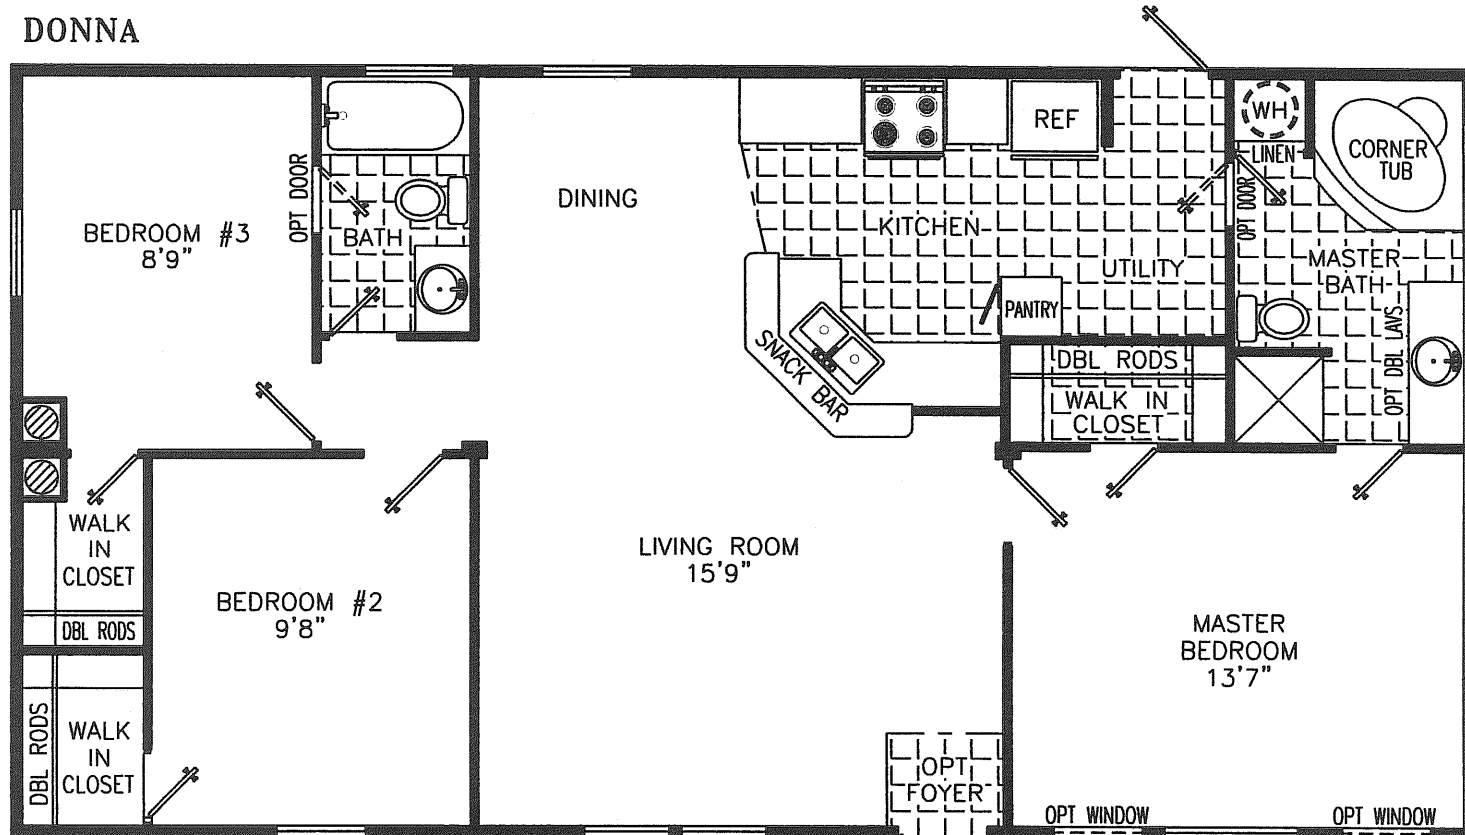

Prestige Home Centers

DONNA

48' X 24' 3 F&R, 2 BATH 44C3H(8)
 1026.6 SQ.FT. 24' WIDE
 1096.3 SQ.FT. 26' WIDE
 1166.0 SQ.FT. 28' WIDE

(ALSO AVAILABLE IN 26' & 28' WIDE)
 CATHEDRAL CEILING THROUGHOUT

*Homes Designed, Built & Serviced
 By NOBILITY HOMES*

THE OVERALL LENGTH INCLUDES A HITCH OF APPROXIMATELY FOUR FEET ON ALL HOMES.

MANUFACTURED IN ACCORDANCE WITH STANDARDS DEVELOPED AND ENFORCED BY HUD. DUE TO OUR CONTINUING PROGRAM OF PRODUCT IMPROVEMENT, PRICES AND SPECIFICATIONS ARE SUBJECT TO CHANGE WITHOUT NOTICE. SOME ITEMS SUCH AS TIRES, RIMS, AXLES, AND HITCHES MAY HAVE BEEN RECYCLED AFTER INSPECTION FOR SAFETY AND APPEARANCE. ALL DIMENSIONS ARE NOMINAL.