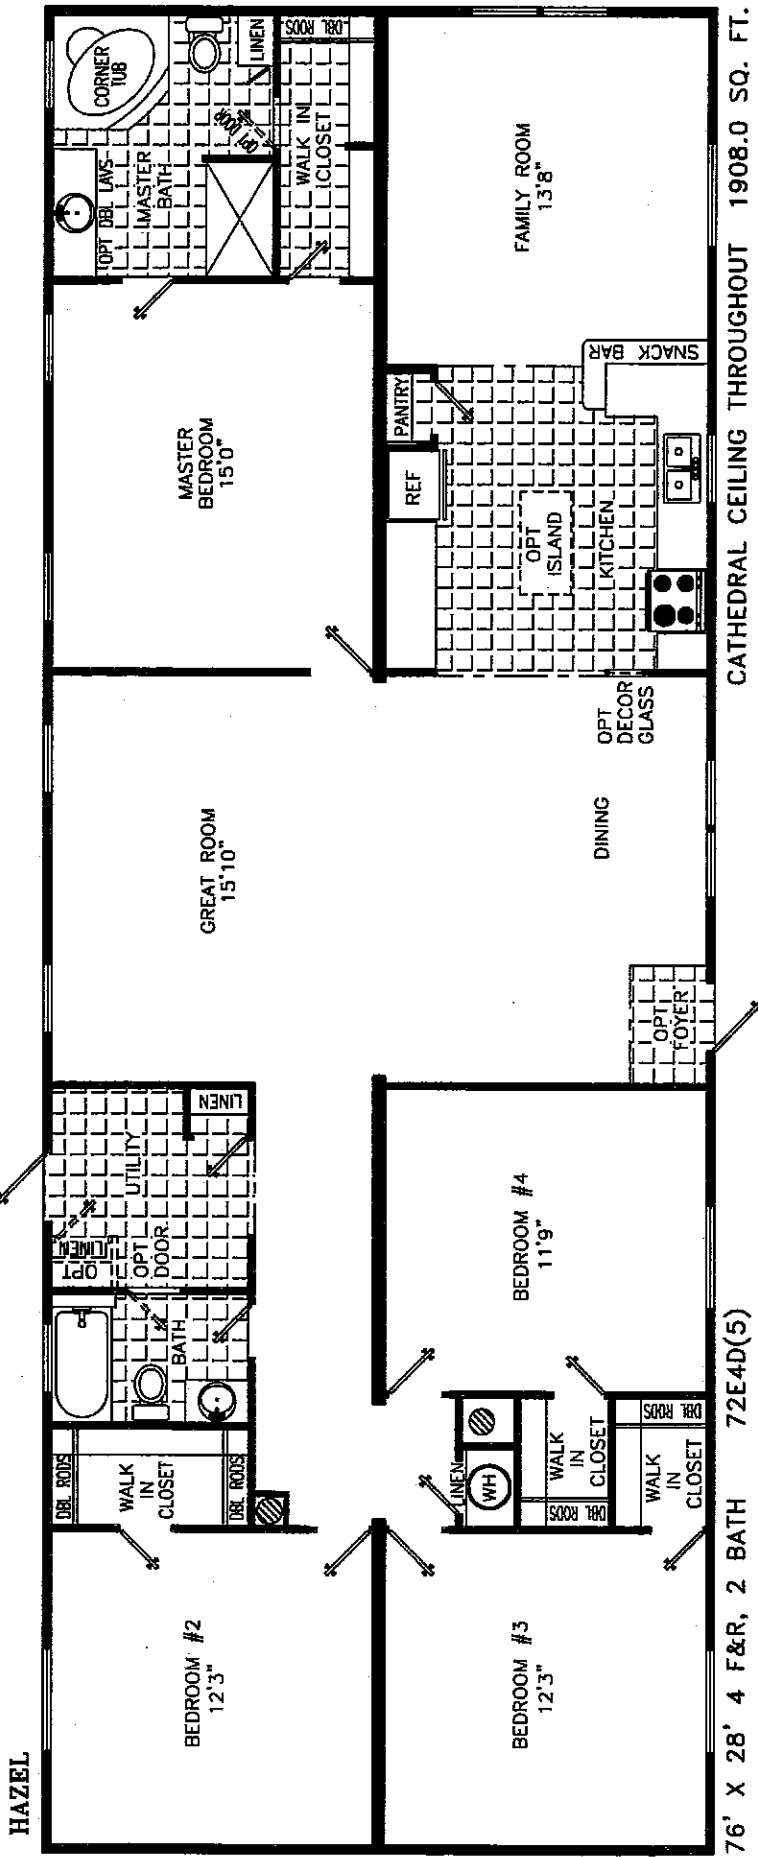

Prestige Home Centers

THE OVERALL LENGTH INCLUDES A HITCH OF APPROXIMATELY FOUR FEET ON ALL HOMES.

MANUFACTURED IN ACCORDANCE WITH STANDARDS DEVELOPED AND ENFORCED BY HUD. DUE TO OUR CONTINUING PROGRAM OF PRODUCT IMPROVEMENT, PRICES AND SPECIFICATIONS ARE SUBJECT TO CHANGE WITHOUT NOTICE. SOME ITEMS SUCH AS TIRES, RIMS, AXLES, AND HITCHES MAY HAVE BEEN RECYCLED AFTER INSPECTION FOR SAFETY AND APPEARANCE. ALL DIMENSIONS ARE NOMINAL.