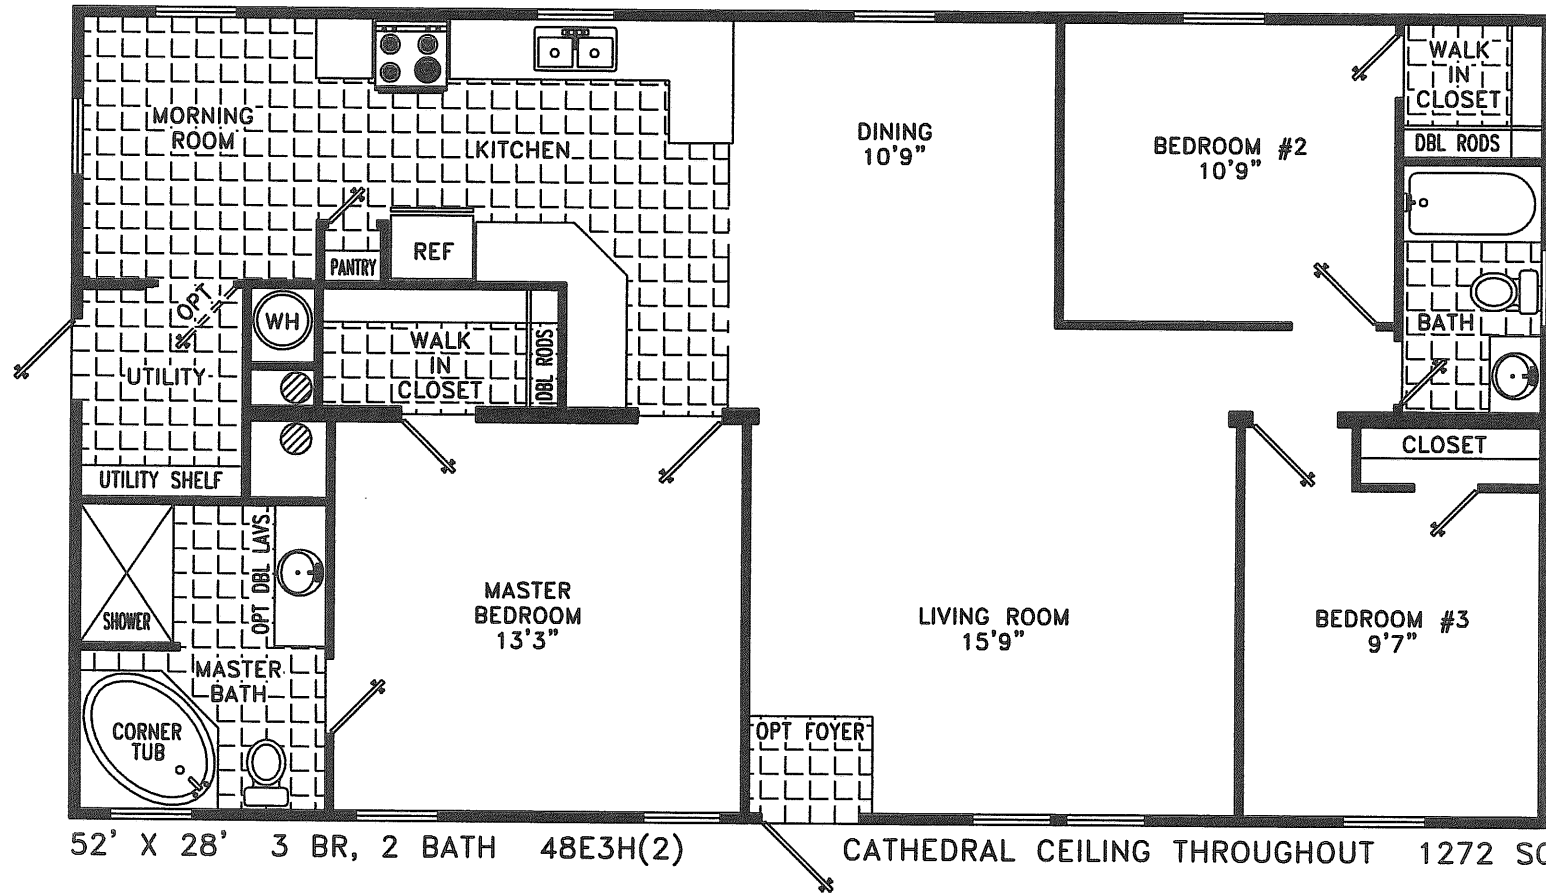

Prestige Home Centers

JEAN

*Homes Designed, Built & Serviced
By NOBILITY HOMES*

THE OVERALL LENGTH INCLUDES A HITCH OF APPROXIMATELY FOUR FEET ON ALL HOMES.

MANUFACTURED IN ACCORDANCE WITH STANDARDS DEVELOPED AND ENFORCED BY HUD. DUE TO OUR CONTINUING PROGRAM OF PRODUCT IMPROVEMENT, PRICES AND SPECIFICATIONS ARE SUBJECT TO CHANGE WITHOUT NOTICE. SOME ITEMS SUCH AS TIRES, RIMS, AXLES, AND HITCHES MAY HAVE BEEN RECYCLED AFTER INSPECTION FOR SAFETY AND APPEARANCE. ALL DIMENSIONS ARE NOMINAL.