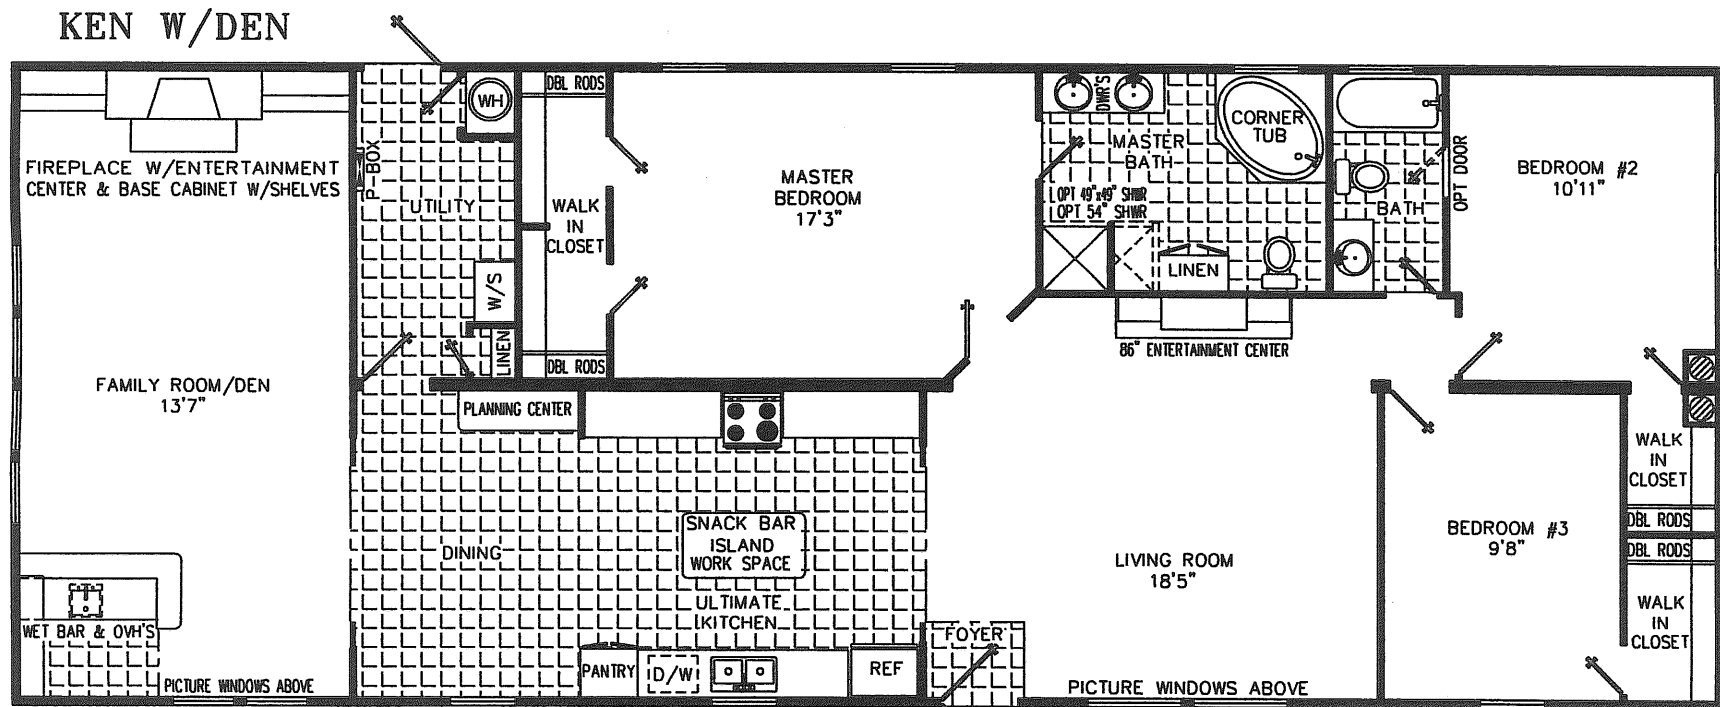

# Prestige Home Centers

74' X 28' 3 F&R, FAM. RM. 2 BATH 56E3D(23)DEN  
1855 SQ. FT.

CATHEDRAL CEILING THROUGHOUT

*Homes Designed, Built & Serviced  
By NOBILITY HOMES*

THE OVERALL LENGTH INCLUDES A HITCH OF APPROXIMATELY FOUR FEET ON ALL HOMES.