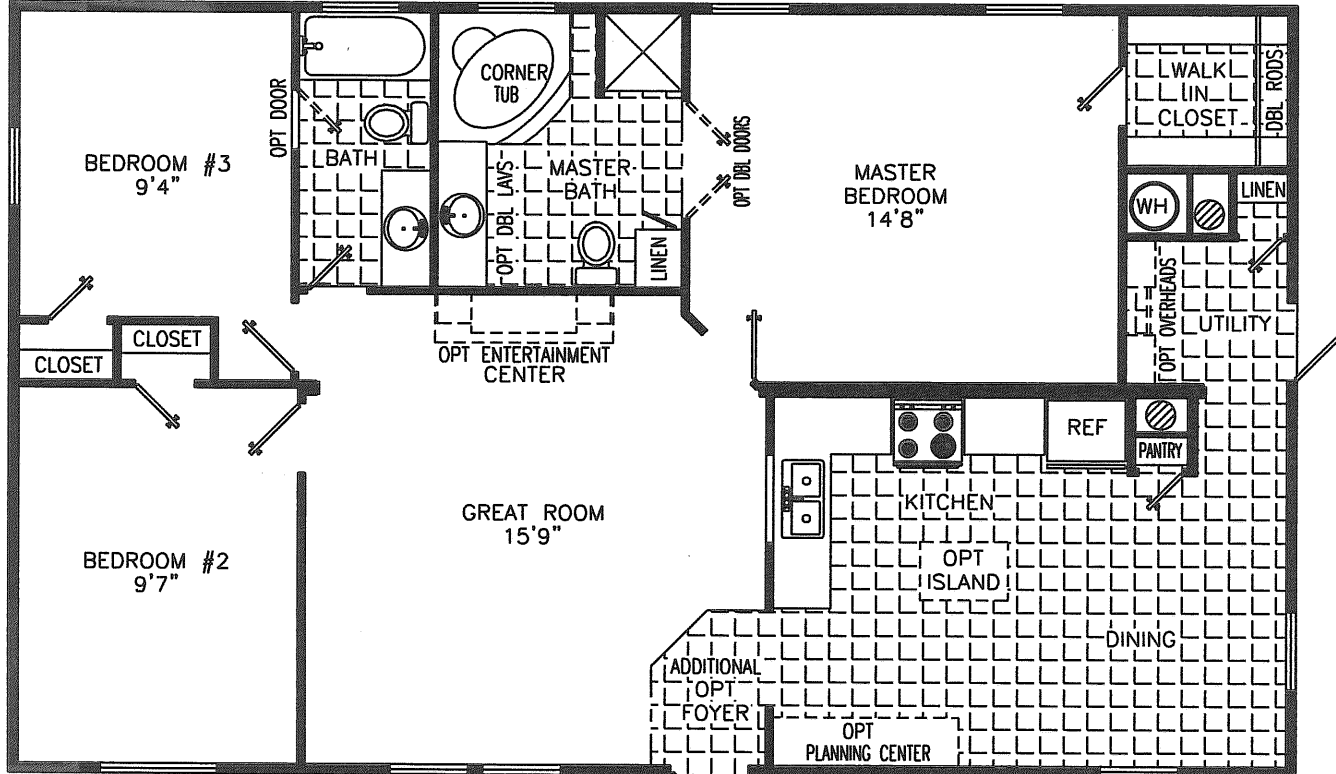

Prestige Home Centers

MARIA

48' X 28' 3 BR, 2 BATH 44E3H(7)
1166.0 SQ. FT.

CATHEDRAL CEILING THROUGHOUT

*Homes Designed, Built & Serviced
By NOBILITY HOMES*

THE OVERALL LENGTH INCLUDES A HITCH OF APPROXIMATELY FOUR FEET ON ALL HOMES.