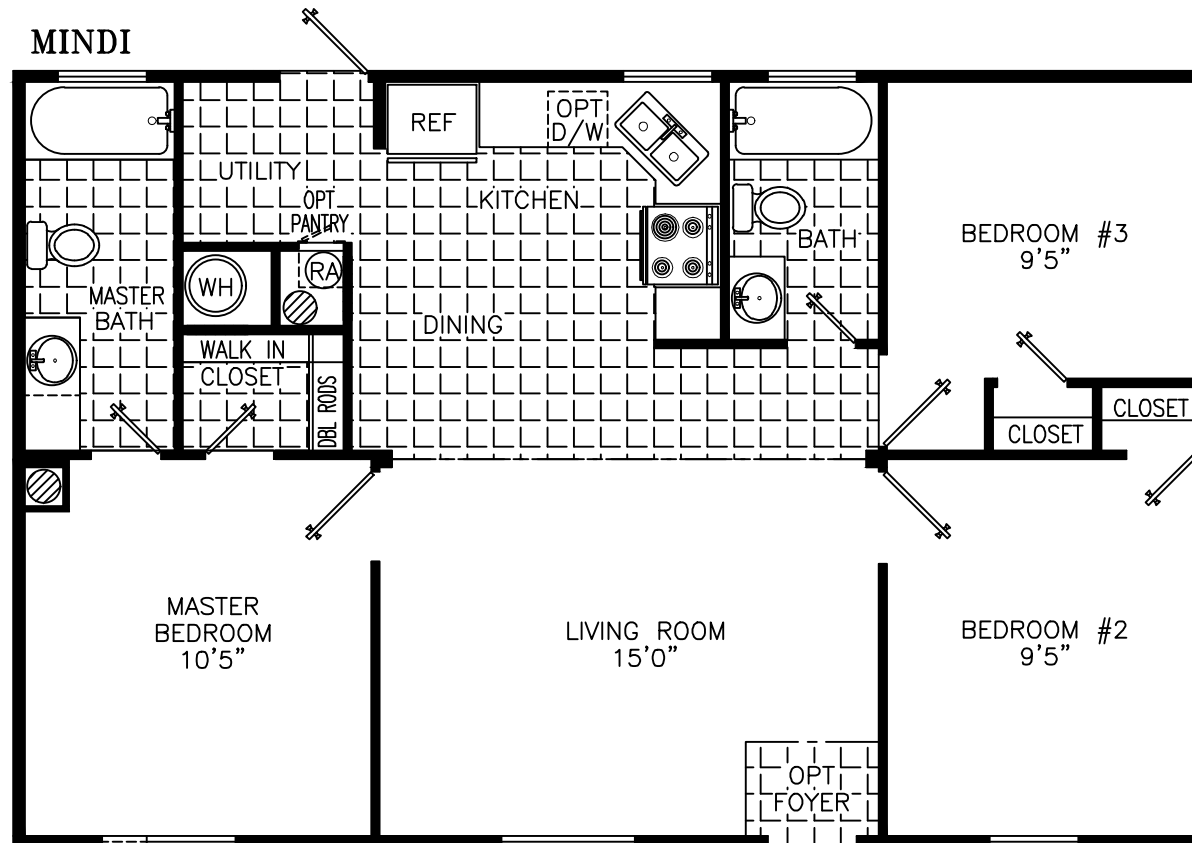

Prestige Home Centers

36' X 24' 3 F&R, 2 BA
 840.0 SQ. FT. 24' WIDE
 897.0 SQ. FT. 26' WIDE
 954.0 SQ. FT. 28' WIDE

DBL WINDOWS IN 26' & 28' WIDE
 36C3H(2)

(ALSO AVAILABLE IN 26' & 28' WIDE)
 CATHEDRAL CEILING THROUGHOUT