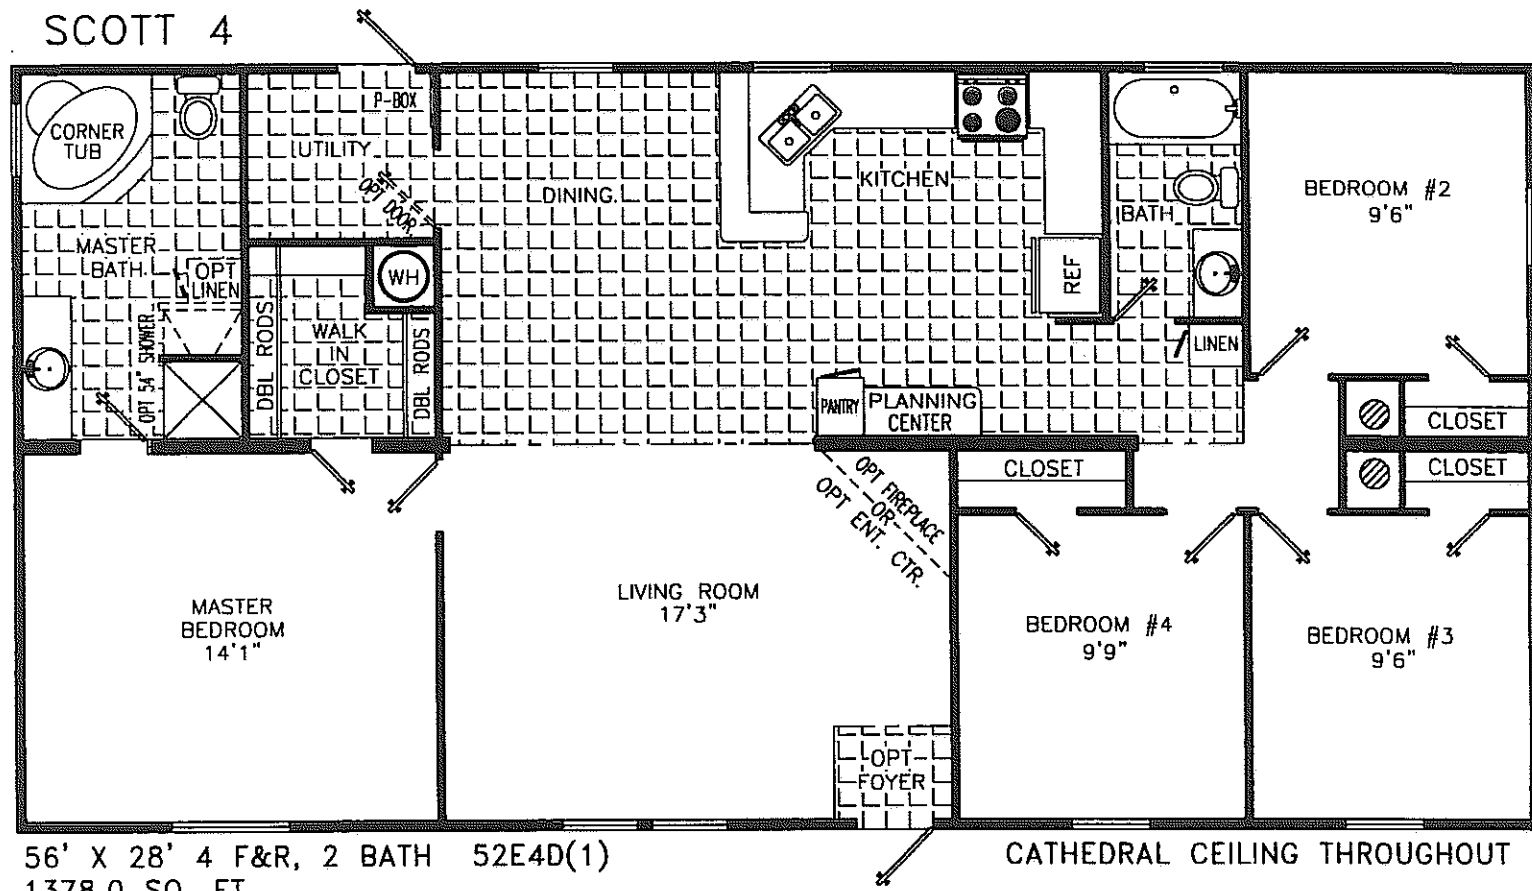

Prestige Home Centers

*Homes Designed, Built & Serviced
By NOBILITY HOMES*

THE OVERALL LENGTH INCLUDES A HITCH OF APPROXIMATELY FOUR FEET ON ALL HOMES.

MANUFACTURED IN ACCORDANCE WITH STANDARDS DEVELOPED AND ENFORCED BY HUD. DUE TO OUR CONTINUING PROGRAM OF PRODUCT IMPROVEMENT, PRICES AND SPECIFICATIONS ARE SUBJECT TO CHANGE WITHOUT NOTICE. SOME ITEMS SUCH AS TIRES, RIMS, AXLES, AND HITCHES MAY HAVE BEEN RECYCLED AFTER INSPECTION FOR SAFETY AND APPEARANCE. ALL DIMENSIONS ARE NOMINAL.