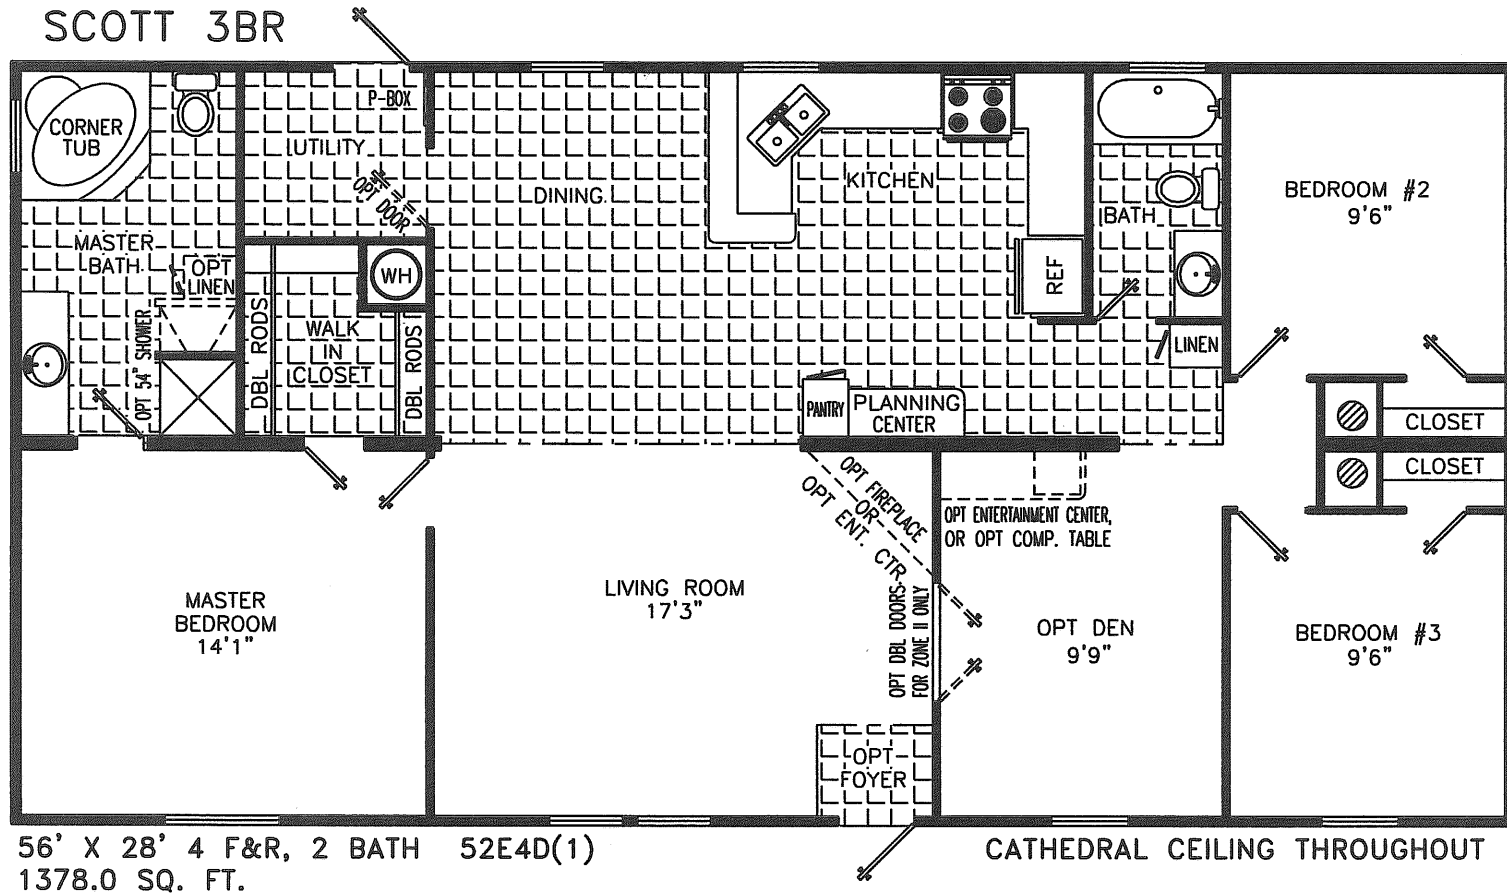

Prestige Home Centers

*Homes Designed, Built & Serviced
By NOBILITY HOMES*

THE OVERALL LENGTH INCLUDES A HITCH OF APPROXIMATELY FOUR FEET ON ALL HOMES.

MANUFACTURED IN ACCORDANCE WITH STANDARDS DEVELOPED AND ENFORCED BY HUD. DUE TO OUR CONTINUING PROGRAM OF PRODUCT IMPROVEMENT, PRICES AND SPECIFICATIONS ARE SUBJECT TO CHANGE WITHOUT NOTICE. SOME ITEMS SUCH AS TIRES, RIMS, AXLES, AND HITCHES MAY HAVE BEEN RECYCLED AFTER INSPECTION FOR SAFETY AND APPEARANCE. ALL DIMENSIONS ARE NOMINAL.