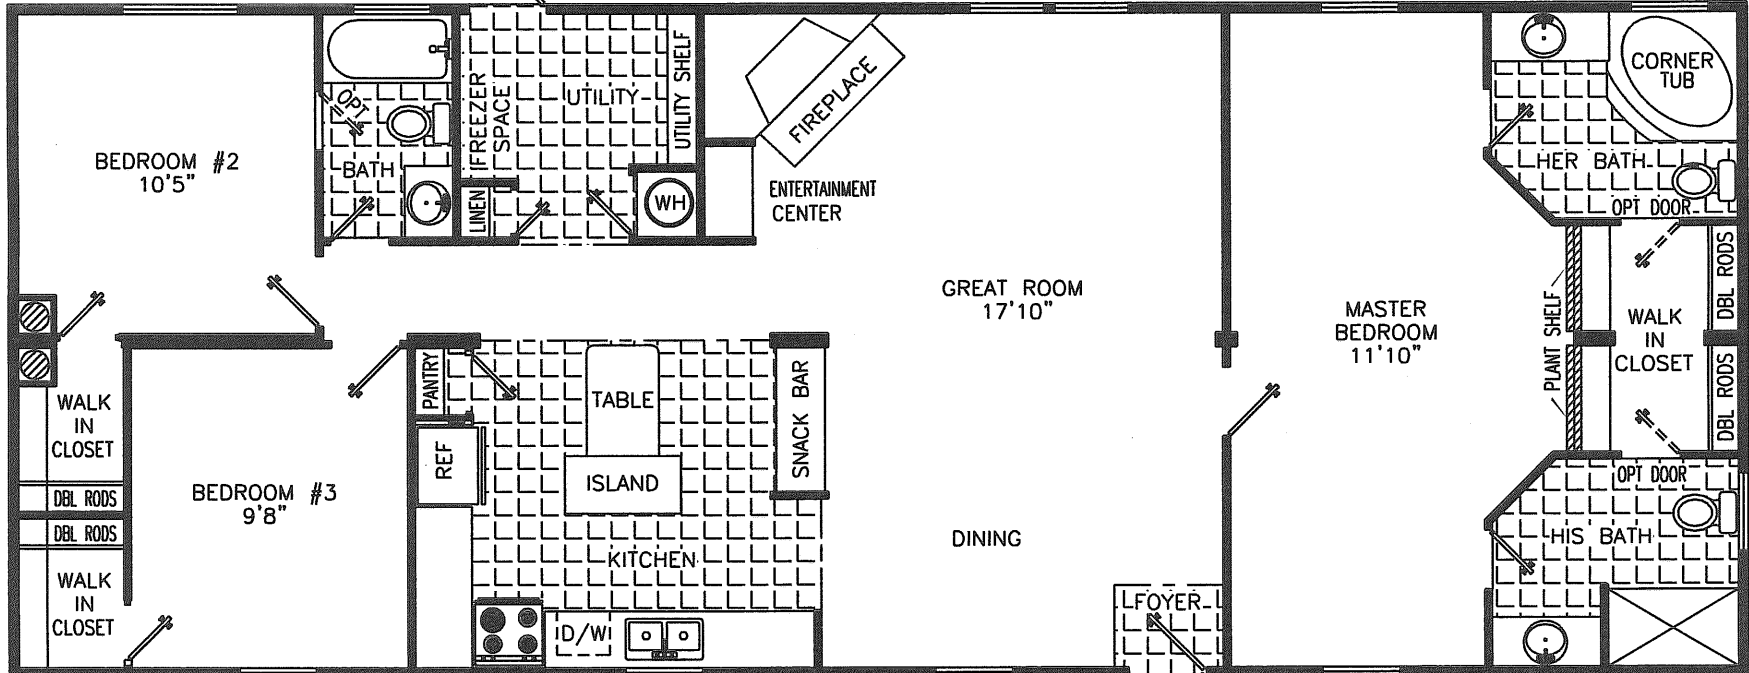

Prestige Home Centers

SONNY & CHER

64' X 24' 3BR, 2 BATH 60C3D(4)
 1400 SQ. FT. - 24' WIDE
 1590 SQ. FT. - 28' WIDE

ALSO AVAILABLE IN 28' WIDE
 CATHEDRAL CEILING THROUGHOUT

*Homes Designed, Built & Serviced
 By NOBILITY HOMES*

THE OVERALL LENGTH INCLUDES A HITCH OF APPROXIMATELY FOUR FEET ON ALL HOMES.

MANUFACTURED IN ACCORDANCE WITH STANDARDS DEVELOPED AND ENFORCED BY HUD. DUE TO OUR CONTINUING PROGRAM OF PRODUCT IMPROVEMENT, PRICES AND SPECIFICATIONS ARE SUBJECT TO CHANGE WITHOUT NOTICE. SOME ITEMS SUCH AS TIRES, RIMS, AXLES, AND HITCHES MAY HAVE BEEN RECYCLED AFTER INSPECTION FOR SAFETY AND APPEARANCE. ALL DIMENSIONS ARE NOMINAL.