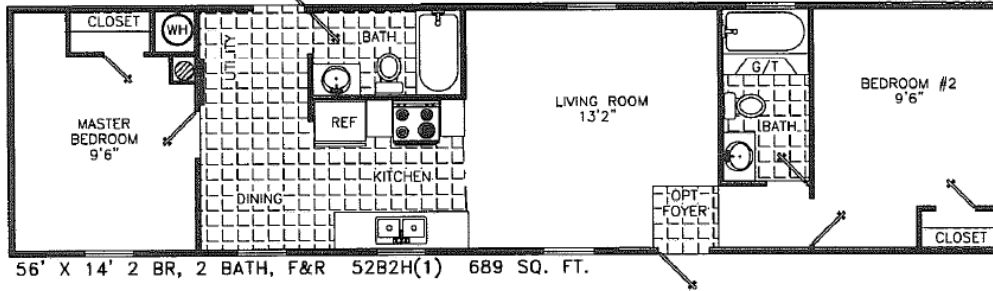

Prestige Home Centers

SUPER SAVER IV

*Homes Designed, Built & Serviced
By NOBILITY HOMES*

THE OVERALL LENGTH INCLUDES A HITCH OF APPROXIMATELY FOUR FEET ON ALL HOMES.