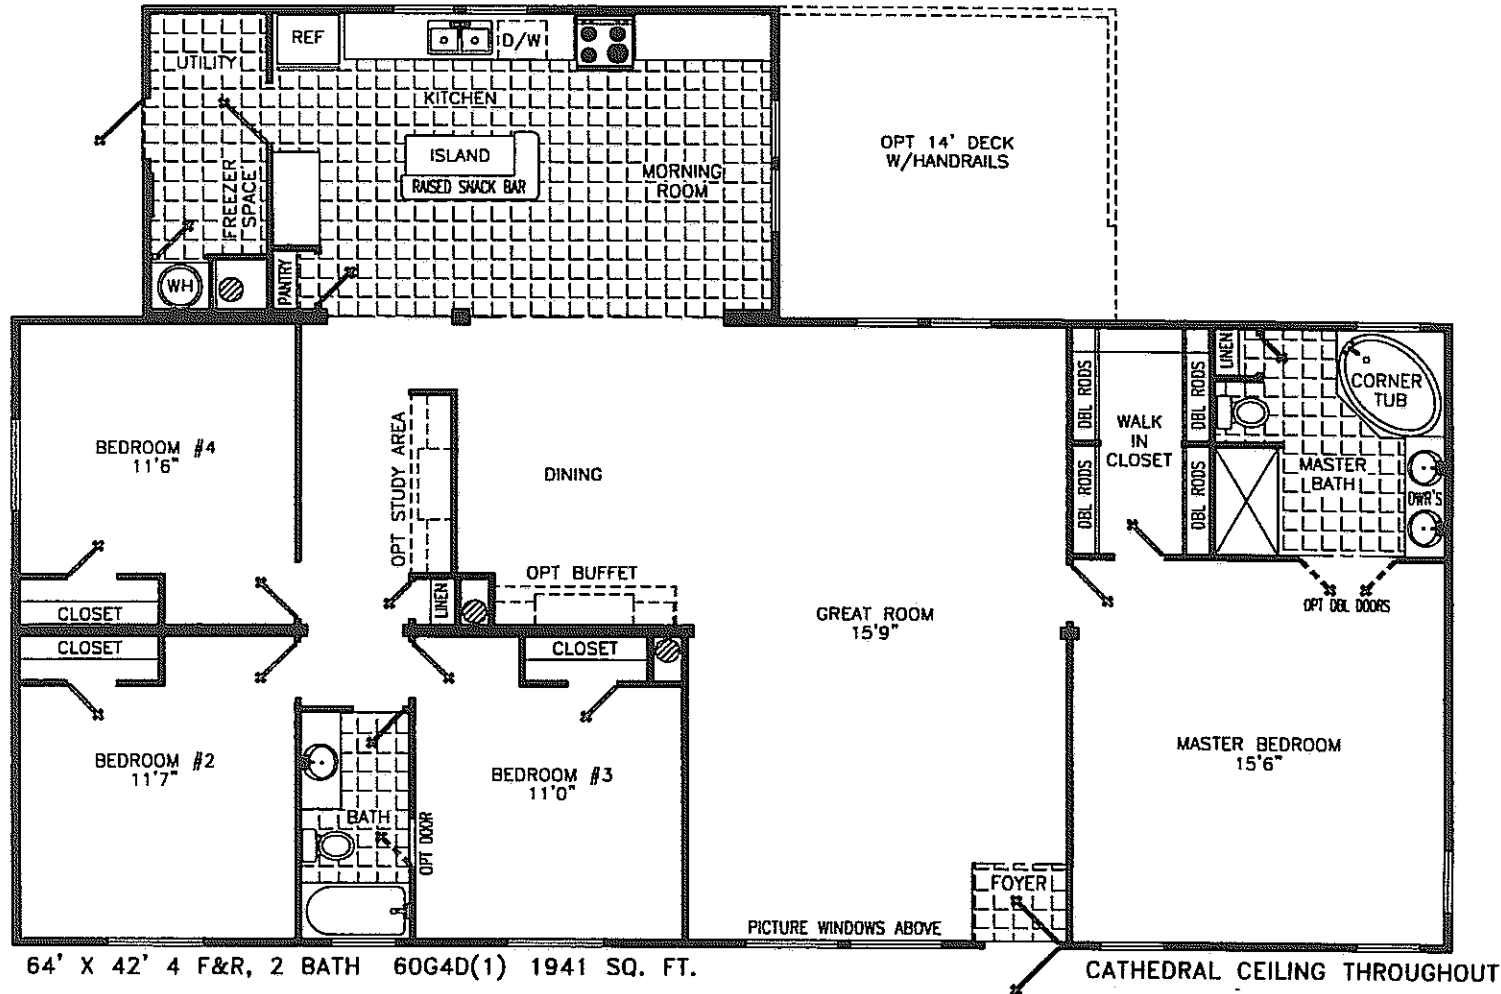

# Prestige Home Centers

TRACY 4

*Homes Designed, Built & Serviced  
By NOBILITY HOMES*

THE OVERALL LENGTH INCLUDES A HITCH OF APPROXIMATELY FOUR FEET ON ALL HOMES.

MANUFACTURED IN ACCORDANCE WITH STANDARDS DEVELOPED AND ENFORCED BY HUD. DUE TO OUR CONTINUING PROGRAM OF PRODUCT IMPROVEMENT, PRICES AND SPECIFICATIONS ARE SUBJECT TO CHANGE WITHOUT NOTICE. SOME ITEMS SUCH AS TIRES, RIMS, AXLES, AND HITCHES MAY HAVE BEEN RECYCLED AFTER INSPECTION FOR SAFETY AND APPEARANCE. ALL DIMENSIONS ARE NOMINAL.