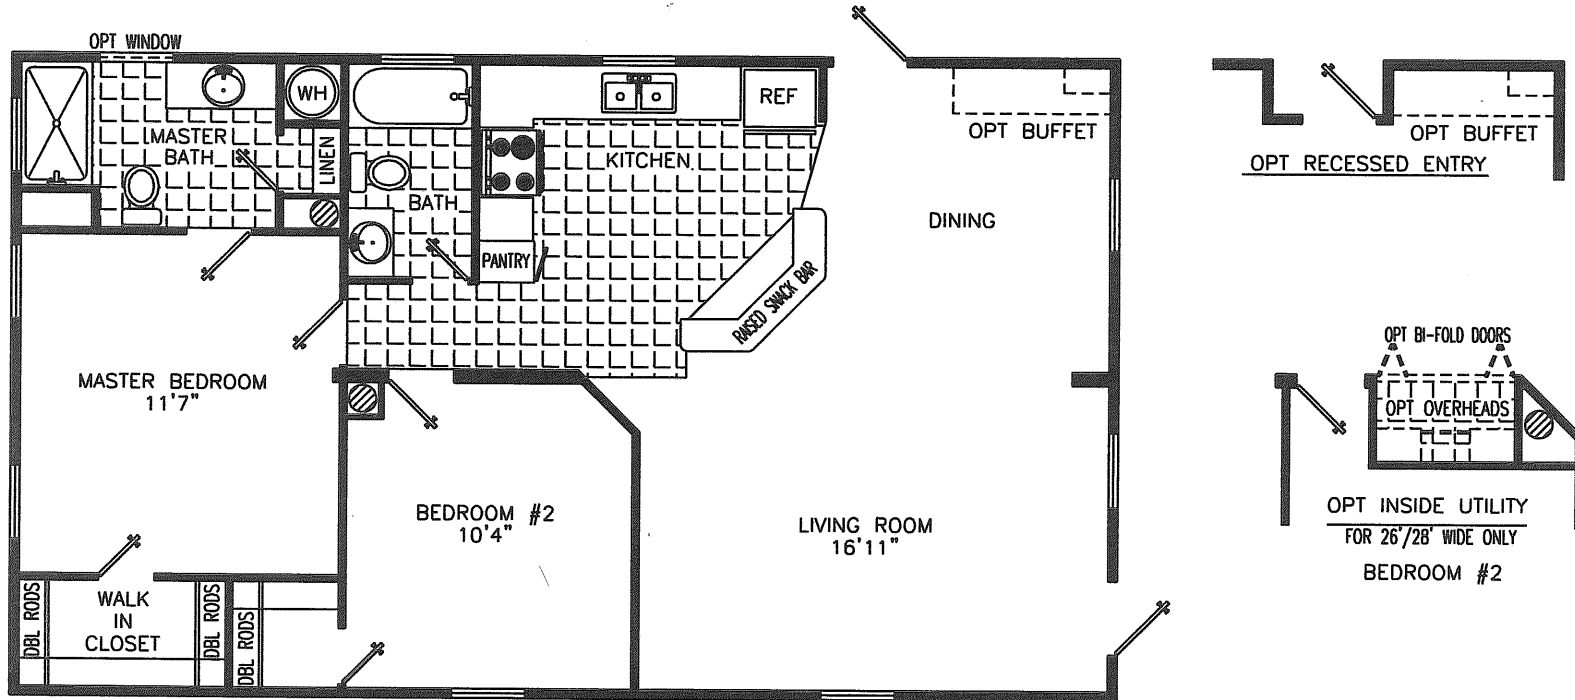

Tropic Isle

40' X 24' 2 FD, 2 BATH 40C2G(5) CATHEDRAL CEILING THROUGHOUT
 933.3 SQ. FT. 24' WIDE
 996.7 SQ. FT. 26' WIDE
 1060.0 SQ. FT. 28' WIDE

*Homes Designed, Built & Serviced
 By NOBILITY HOMES*

MANUFACTURED IN ACCORDANCE WITH STANDARDS DEVELOPED AND ENFORCED BY HUD. DUE TO OUR CONTINUING PROGRAM OF PRODUCT IMPROVEMENT, PRICES AND SPECIFICATIONS ARE SUBJECT TO CHANGE WITHOUT NOTICE. SOME ITEMS SUCH AS TIRES, RIMS, AXLES, AND HITCHES MAY HAVE BEEN RECYCLED AFTER INSPECTION FOR SAFETY AND APPEARANCE. ALL DIMENSIONS ARE NOMINAL.