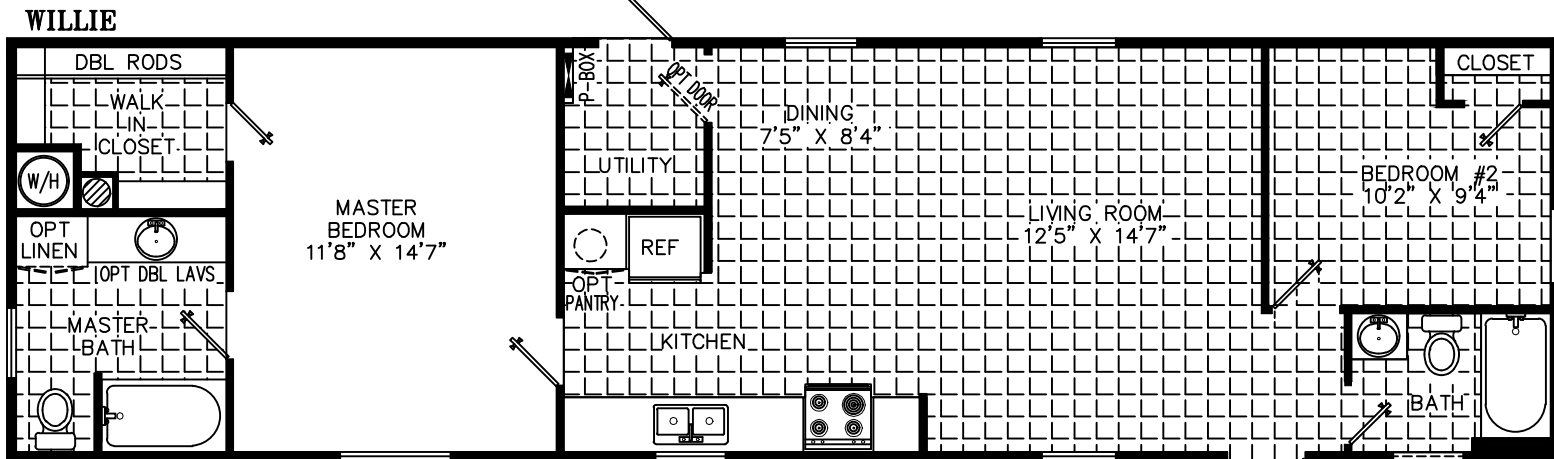

Prestige Home Centers

OPT GLAMOUR BATH

56' X 16' 2 BR, 2 BATH 56H2H 868 SQ. FT. CATHEDRAL CEILING THROUGHOUT OPT WINDOW

*Homes Designed, Built & Serviced
By NOBILITY HOMES*

MANUFACTURED IN ACCORDANCE WITH STANDARDS DEVELOPED AND ENFORCED BY HUD. DUE TO OUR CONTINUING PROGRAM OF PRODUCT IMPROVEMENT, PRICES AND SPECIFICATIONS ARE SUBJECT TO CHANGE WITHOUT NOTICE. SOME ITEMS SUCH AS TIRES, RIMS, AXLES AND HITCHES MAY HAVE BEEN RECYCLED AFTER INSPECTION FOR SAFETY AND APPRARANACE. ALL DIMENSIONS ARE NOMINAL.