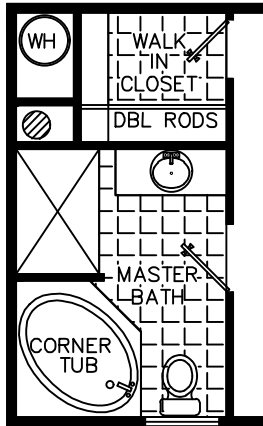

Prestige Home Centers

OPT GLAMOUR BATH

56' X 16' 2 BR, 2 BATH 56H2H 868 SQ. FT. CATHEDRAL CEILING THROUGHOUT OPT WINDOW

*Homes Designed, Built & Serviced
By NOBILITY HOMES*

MANUFACTURED IN ACCORDANCE WITH STANDARDS DEVELOPED AND ENFORCED BY HUD. DUE TO OUR CONTINUING PROGRAM OF PRODUCT IMPROVEMENT, PRICES AND SPECIFICATIONS ARE SUBJECT TO CHANGE WITHOUT NOTICE. SOME ITEMS SUCH AS TIRES, RIMS, AXLES AND HITCHES MAY HAVE BEEN RECYCLED AFTER INSPECTION FOR SAFETY AND APPRARANACE. ALL DIMENSIONS ARE NOMINAL.